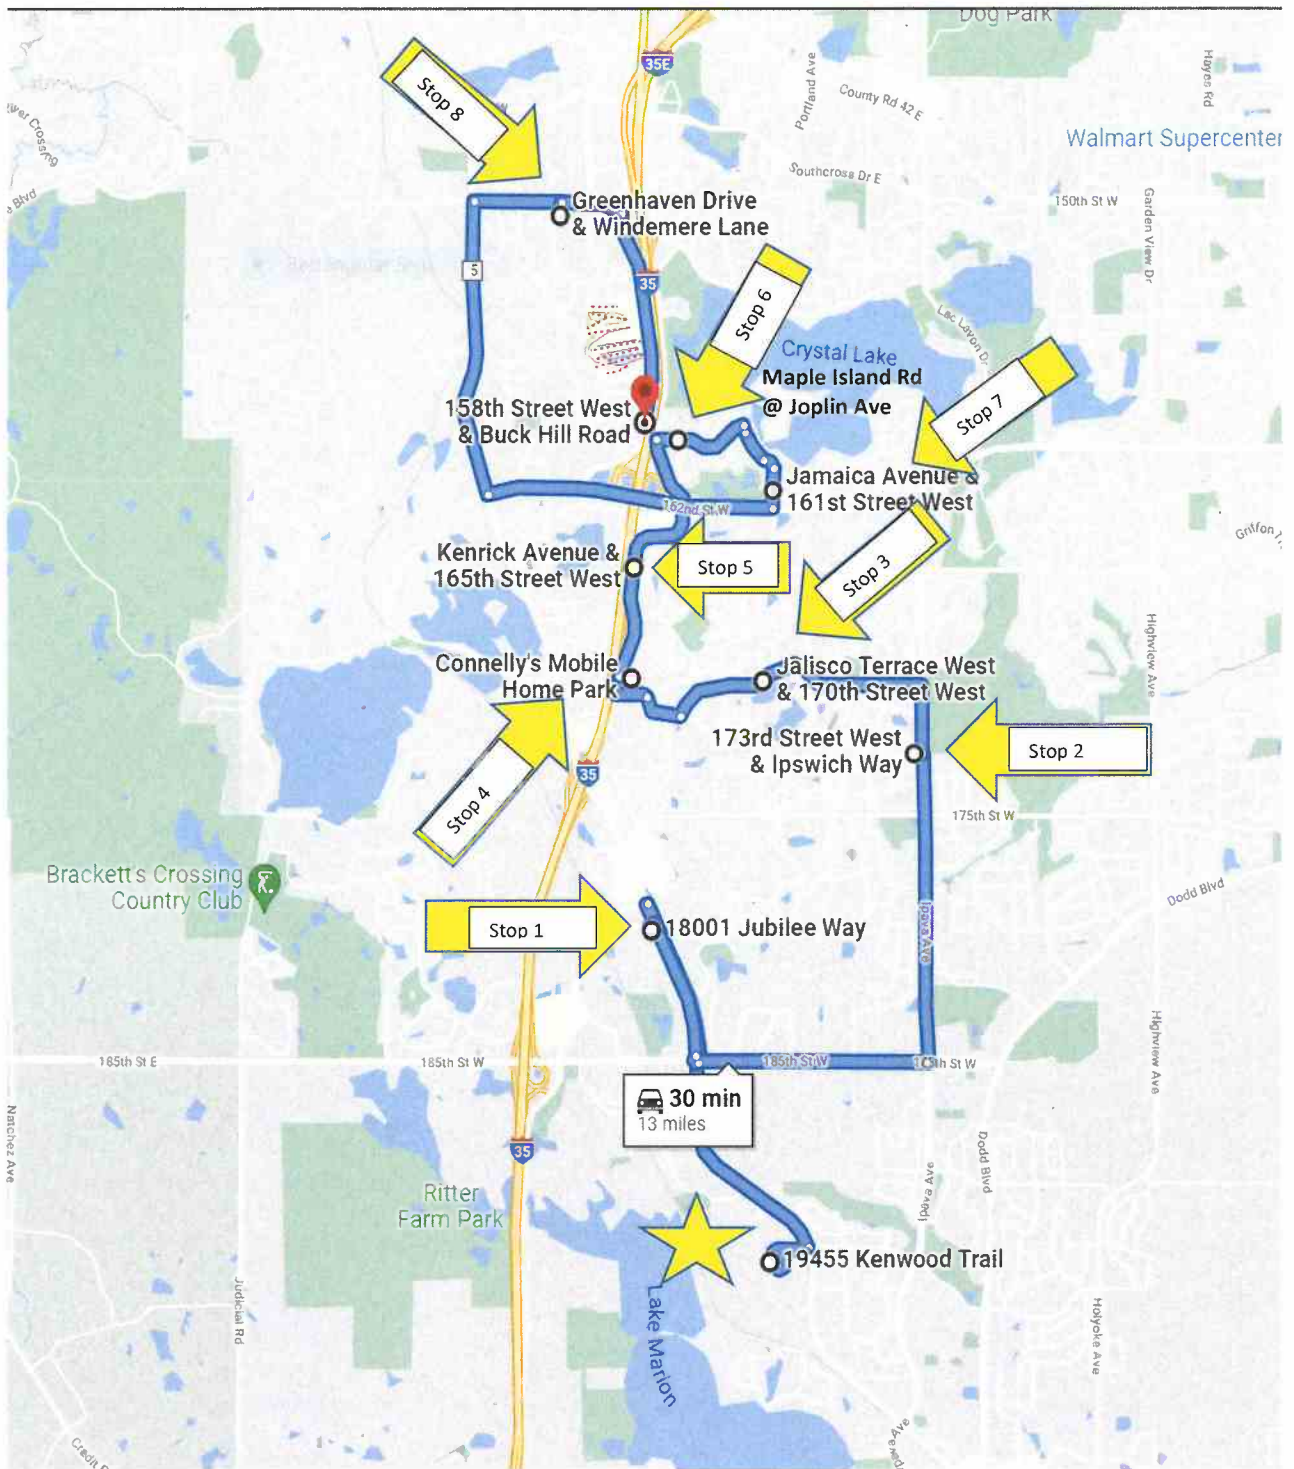

H O M E W O R K B U S

1. 18001 Jubilee Way (3:18 pm)
2. 173rd St W @ Ipswich Way (3:25 pm)
3. 170th St W @ Jalisco Ter W (3:29 pm)
4. Kenrick Ave @ Connelly Trailer Park (3:32 pm)
5. Kenrick Ave @ 165th St W (3:33 pm)
6. Maple Island Rd @ Joplin Ave (3:35 pm)
7. Jamaica Ave @ 161st St W (3:38 pm)
8. Greenhaven Dr. @ Windemere Ln (3:45 pm)

- 9. Buck Hill Rd @ 158th St W (3:48 pm)**
- 10. Klamath Trl @ Klamath Ter (3:51 pm)**
- 11. 172nd St W @ Steven Ln (3:54 pm)**
- 12. Queen Ann Bus Stop – Jeffrey Rd @ Ricky Ln (3:55 pm)**
- 13. 179th Trl W @ Kingsway Path (4:00 pm)**
- 14. Kingsway Path @ Kenyon Ave (4:02 pm)**