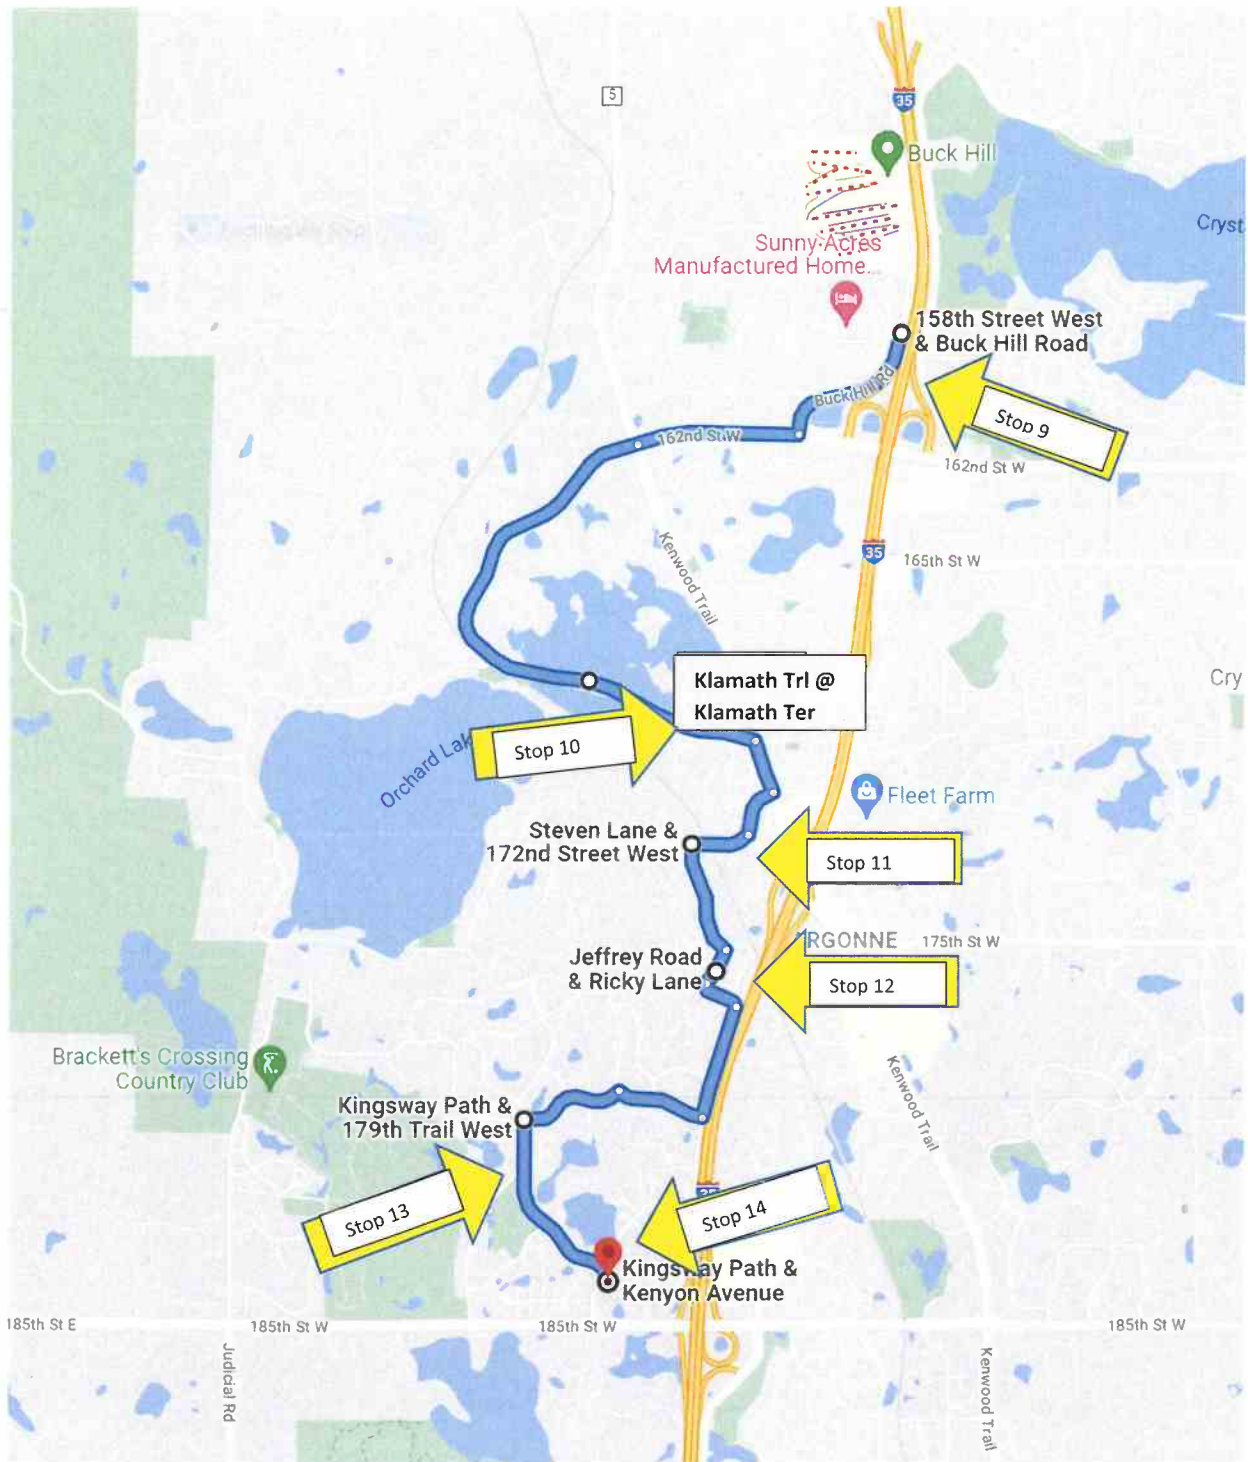

H O M E W O R K B U S

1. 18001 Jubilee Way (3:18 pm)
2. 173rd St W @ Ipswich Way (3:25 pm)
3. 170th St W @ Jalisco Ter W (3:29 pm)
4. Kenrick Ave @ Connelly Trailer Park (3:32 pm)
5. Kenrick Ave @ 165th St W (3:33 pm)
6. Maple Island Rd @ Joplin Ave (3:35 pm)
7. Jamaica Ave @ 161st St W (3:38 pm)
8. Greenhaven Dr. @ Windemere Ln (3:45 pm)

- 9. Buck Hill Rd @ 158th St W (3:48 pm)**
- 10. Klamath Trl @ Klamath Ter (3:51 pm)**
- 11. 172nd St W @ Steven Ln (3:54 pm)**
- 12. Queen Ann Bus Stop – Jeffrey Rd @ Ricky Ln (3:55 pm)**
- 13. 179th Trl W @ Kingsway Path (4:00 pm)**
- 14. Kingsway Path @ Kenyon Ave (4:02 pm)**